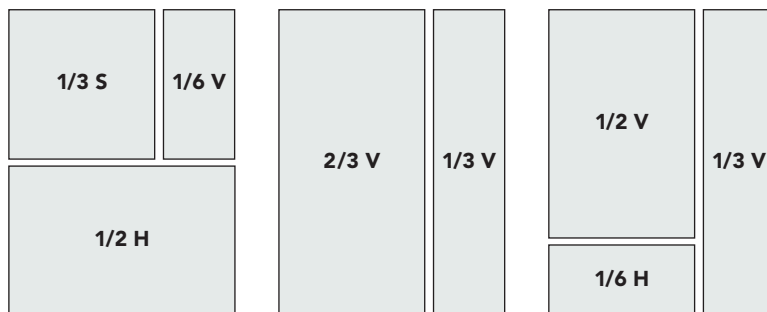

Washington CEO Magazine 12201 TUKWILA INTERNATIONAL BLVD. | SUITE 150 | SEATTLE, WA 98168

Four Color	Open Rate 1x	2-3x	4-7x	8-12x
Full Page	6,540	5,922	5,250	4,450
2/3 page	5,230	4,738	4,156	3,560
1/2 page	4,250	3,852	3,378	2,892
1/3 page	2,746	2,488	2,182	1,870
1/6 page	1,440	1,304	1,148	981
1/2 page spread	7,652	6,928	6,080	5,206
Full Page Spread	11,770	10,764	9,354	8,010

Anchored Positions	Open Rate 1x	2-3x	4-7x	8-12x
<i>Full page only</i>				
Inside Front Cover	8,178	7,402	6,494	5,563
Page 3	7,524	6,818	6,014	5,252
Page 5	7,148	6,472	5,712	4,990
Page 7	6,792	6,150	5,426	4,741
Inside Back Cover	7,850	7,106	6,236	5,340
Back Cover	8,504	7,700	6,756	5,785

AD DIMENSIONS

SIZE	WIDTH	HEIGHT
Two-page spread	15.75"	9.875"
Two-page spread (full bleed)*	17.25"	11.125"
Full-page	7.313"	9.875"
Full-page (full bleed)*	8.875"	11.125"
2/3 Vertical	4.813"	9.875"
1/2 Vertical	4.813"	7.313"
1/2 Horizontal	7.313"	4.813"
1/3 Vertical	2.313"	9.875"
1/3 Square	4.813"	4.813"
1/6 Vertical	2.313"	4.813"
1/6 Horizontal	4.813"	2.313"

TRIM SIZES: FULL-PAGE : 8.375" width X 10.875" height.
TWO-PAGE SPREAD : 16.75" width X 10.875" height.

BLEEDS: LIVE AREA: Keep all live material .25" away from all trim edges.
*Bleed dimensions listed include the .125-.25" bleed beyond trim size.